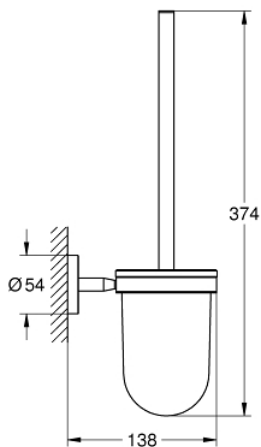

40 463 001 BAUCOSMOPOLITAN TOILET BRUSH SET

PRODUCT DESCRIPTION

- Colour: chrome
- material: glass / metal
- wall mounted
- concealed fastening
- GROHE LongLife finish
- holding force: max. 5 kg
- the specified holding capacity is valid for static (slowly applied) load and intended use only

40 463 001 BAUCOSMOPOLITAN TOILET BRUSH SET

SPARE PARTS, November 2014 – now

1: Spare brush (Spare part-nr. 40392000)

1.1: Spare brush head (Spare part-nr. 40791001)

2: Spare glass (Spare part-nr. 40589000)