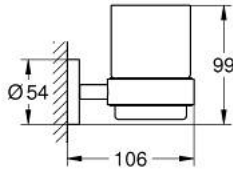

• holding force: max. 5 kg

the specified holding capacity is valid for static (slowly applied) load and

intended use only

Pure Freude  
an Wasser