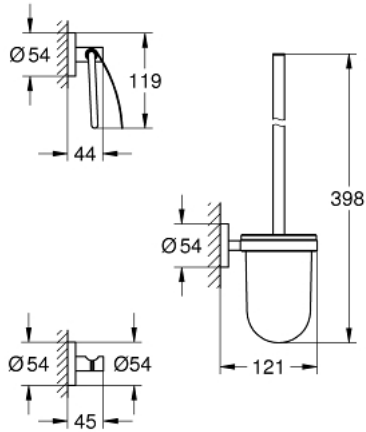

## 40 407 DC1 ESSENTIALS CITY RESTROOM ACCESSORIES SET 3-IN-1

### PRODUCT DESCRIPTION

- Colour: supersteel
- material: glass / metal
- toilet brush set (40 374 001)
- robe hook (40 364 001)
- toilet paper holder (40 367 001)
- concealed fastening
- GROHE LongLife finish
- suitable for screwing (including screws and dowels) or gluing (glue 40 915 000 sold separately - 3 x needed)

## 40 407 DC1 ESSENTIALS CITY RESTROOM ACCESSORIES SET 3-IN-1

**SPARE PARTS**, September 2016 – now

1: Spare brush (Spare part-nr. 40392DC0)

1.1: Spare brush head (Spare part-nr. 40791001)

2: Spare glass for brush (Spare part-nr. 40393000)