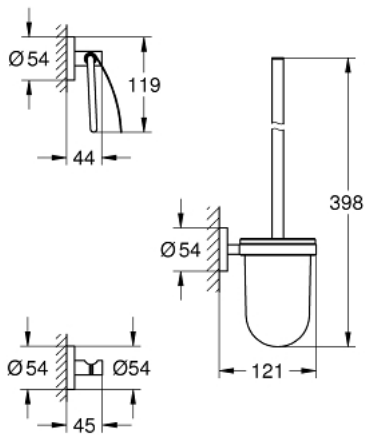

## 40 407 001 ESSENTIALS CITY RESTROOM ACCESSORIES SET 3-IN-1

### PRODUCT DESCRIPTION

- Colour: chrome
- material: glass / metal
- toilet brush set (40 374 001)
- robe hook (40 364 001)
- toilet paper holder (40 367 001)
- concealed fastening
- GROHE LongLife finish
- suitable for screwing (including screws and dowels) or gluing (glue 40 915 000 sold separately - 3 x needed)

40 407 001 **ESSENTIALS CITY RESTROOM ACCESSORIES SET 3-IN-1**

**SPARE PARTS**, November 2014 – now

1: Spare brush (Spare part-nr. 40392000)

1.1: Spare brush head (Spare part-nr. 40791001)

2: Spare glass for brush (Spare part-nr. 40393000)