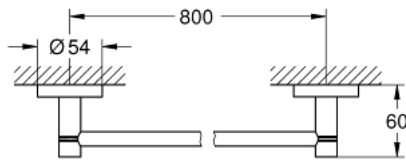

### PRODUCT DESCRIPTION

- Colour: brushed cool sunrise
- material: metal
- 854 mm (functional length 800 mm)
- concealed fastening
- GROHE LongLife finish
- suitable for screwing (including screws and dowels) or gluing (glue 40 915 000 sold separately - 2 x needed)
- holding force: max. 10 kg
- the specified holding capacity is valid for static (slowly applied) load and intended use only