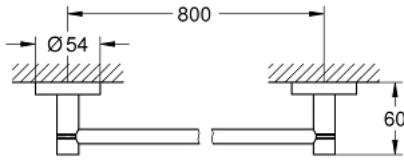

Pure Freude
an Wasser

مسطرة مناشف ESSENTIALS 40 386 GN1

وصف المنتج:

اللون: brushed cool sunrise •

الخامة: معدن •

854 مم (طول الحفر 800 مم) •

تنبيت مخفي •

طلاء GROHE LongLife •

suitable for screwing (including screws and dowels) or gluing (glue 40

915 000 sold separately - 2 x needed) •

holding force: max. 10 kg •

the specified holding capacity is valid for static (slowly applied) load and