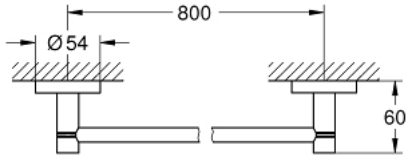

## مسطرة مناشف ESSENTIALS 40 386 GL1

وصف المنتج:

• اللون: cool sunrise

• الخامة: معدن

• 854 مم (طول الحفر 800 مم)

• تثبيت مخفي

• طلاء GROHE LongLife

• suitable for screwing (including screws and dowels) or gluing (glue 40

915 000 sold separately - 2 x needed)

• holding force: max. 10 kg

the specified holding capacity is valid for static (slowly applied) load and

intended use only