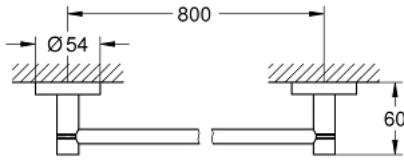

Pure Freude
an Wasser

مسطرة مناشف ESSENTIALS 40 386 DL1

وصف المنتج:

اللون: brushed warm sunset •

الخامة: معدن •

854 مم (طول الحفر 800 مم) •

تنبيت مخفي •

طلاء GROHE LongLife •

suitable for screwing (including screws and dowels) or gluing (glue 40

915 000 sold separately - 2 x needed) •

holding force: max. 10 kg •

the specified holding capacity is valid for static (slowly applied) load and