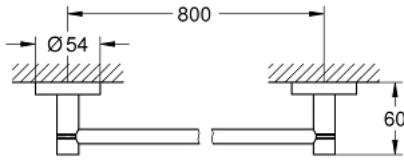

Pure Freude
an Wasser

مسطرة مناشف ESSENTIALS 40 386 DC1

وصف المنتج:

• اللون: supersteel

• الخامة: معدن

• 854 مم (طول الحفر 800 مم)

• تثبيت مخفي

• طلاء GROHE LongLife

• suitable for screwing (including screws and dowels) or gluing (glue 40

915 000 sold separately - 2 x needed)

• holding force: max. 10 kg

the specified holding capacity is valid for static (slowly applied) load and