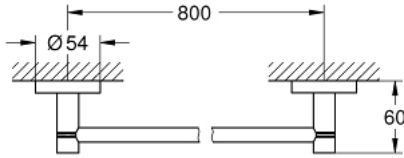

Pure Freude
an Wasser

مسطرة مناشف ESSENTIALS 40 386 DA1

وصف المنتج:

• اللون: warm sunset

• الخامة: معدن

• 854 مم (طول الحفر 800 مم)

• تثبيت مخفي

• طلاء GROHE LongLife

• suitable for screwing (including screws and dowels) or gluing (glue 40

915 000 sold separately - 2 x needed)

• holding force: max. 10 kg

the specified holding capacity is valid for static (slowly applied) load and