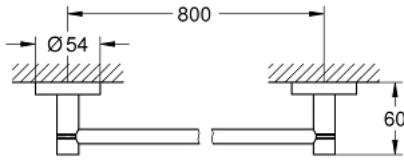

مسطرة منشرف ESSENTIALS 40 386 AL1

وصف المنتج:

اللون: brushed hard graphite

الخامة: معدن

854 مم (طول الحفر 800 مم)

تنبيت مخفي

طلاء GROHE LongLife

suitable for screwing (including screws and dowels) or gluing (glue 40

915 000 sold separately - 2 x needed)

holding force: max. 10 kg

the specified holding capacity is valid for static (slowly applied) load and

intended use only