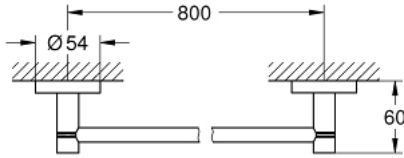

## مسطرة مناشف ESSENTIALS 40 386 A01

وصف المنتج:

• اللون: hard graphite

• الخامة: معدن

• 854 مم (طول الحفر 800 مم)

• تثبيت مخفي

• طلاء GROHE LongLife

suitable for screwing (including screws and dowels) or gluing (glue 40

915 000 sold separately - 2 x needed)

• holding force: max. 10 kg

the specified holding capacity is valid for static (slowly applied) load and

intended use only