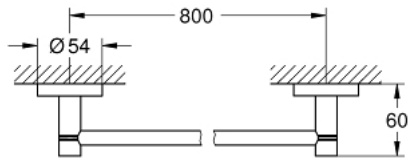

40 386 001 ESSENTIALS TOWEL HOLDER

PRODUCT DESCRIPTION

- Colour: chrome
- material: metal
- 854 mm (functional length 800 mm)
- concealed fastening
- GROHE LongLife finish
- suitable for screwing (including screws and dowels) or gluing (glue 40 915 000 sold separately - 2 x needed)
- holding force: max. 10 kg
- the specified holding capacity is valid for static (slowly applied) load and intended use only