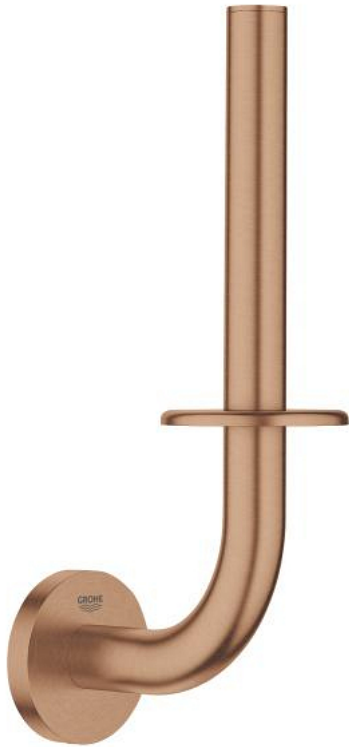

40 385 DL1 ESSENTIALS SPARE TOILET PAPER HOLDER

PRODUCT DESCRIPTION

- Colour: brushed warm sunset
- material: metal
- wall mounted
- concealed fastening
- GROHE LongLife finish
- suitable for screwing (including screws and dowels) or gluing (glue 40 915 000 sold separately)
- holding force: max. 5 kg
- the specified holding capacity is valid for static (slowly applied) load and intended use only