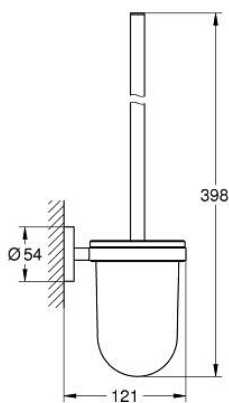

## 40 374 GN1 ESSENTIALS TOILET BRUSH SET

### PRODUCT DESCRIPTION

- Colour: brushed cool sunrise
- material: glass / metal
- wall mounted
- concealed fastening
- GROHE LongLife finish
- suitable for screwing (including screws and dowels) or gluing (glue 40 915 000 sold separately)
- holding force: max. 5 kg
- the specified holding capacity is valid for static (slowly applied) load and intended use only