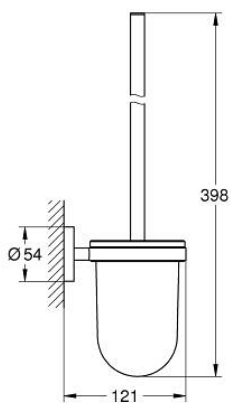

40 374 DL1 ESSENTIALS TOILET BRUSH SET

PRODUCT DESCRIPTION

- Colour: brushed warm sunset
- material: glass / metal
- wall mounted
- concealed fastening
- GROHE LongLife finish
- suitable for screwing (including screws and dowels) or gluing (glue 40 915 000 sold separately)
- holding force: max. 5 kg
- the specified holding capacity is valid for static (slowly applied) load and intended use only

40 374 DL1 ESSENTIALS TOILET BRUSH SET

SPARE PARTS, November 2016 – now

1: Spare brush (Spare part-nr. 40392DL0)

1.1: Spare brush head (Spare part-nr. 40791001)

2: Spare glass for brush (Spare part-nr. 40393000)