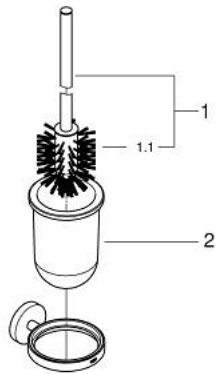

40 374 AL1 ESSENTIALS TOILET BRUSH SET

PRODUCT DESCRIPTION

- Colour: brushed hard graphite
- material: glass / metal
- wall mounted
- concealed fastening
- GROHE LongLife finish
- suitable for screwing (including screws and dowels) or gluing (glue 40 915 000 sold separately)
- holding force: max. 5 kg
- the specified holding capacity is valid for static (slowly applied) load and intended use only

40 374 AL1 ESSENTIALS TOILET BRUSH SET

SPARE PARTS, November 2016 – now

1: Spare brush (Spare part-nr. 40392AL0)

1.1: Spare brush head (Spare part-nr. 40791001)

2: Spare glass for brush (Spare part-nr. 40393000)