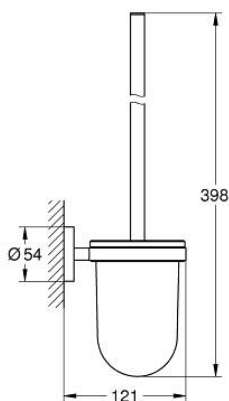

40 374 AL1 ESSENTIALS TOILET BRUSH SET

PRODUCT DESCRIPTION

- Colour: brushed hard graphite
- material: glass / metal
- wall mounted
- concealed fastening
- GROHE LongLife finish
- suitable for screwing (including screws and dowels) or gluing (glue 40 915 000 sold separately)
- holding force: max. 5 kg
- the specified holding capacity is valid for static (slowly applied) load and intended use only

40 374 AL1 ESSENTIALS TOILET BRUSH SET

SPARE PARTS, November 2016 – now

1: Spare brush (Spare part-nr. 40392AL0)

1.1: Spare brush head (Spare part-nr. 40791001)

2: Spare glass for brush (Spare part-nr. 40393000)