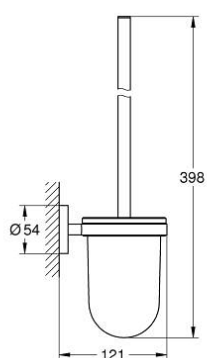

40 374 001 ESSENTIALS TOILET BRUSH SET

PRODUCT DESCRIPTION

- Colour: chrome
- material: glass / metal
- wall mounted
- concealed fastening
- GROHE LongLife finish
- holding force: max. 5 kg
- the specified holding capacity is valid for static (slowly applied) load and intended use only

40 374 001 ESSENTIALS TOILET BRUSH SET

SPARE PARTS, November 2014 – now

1: Spare brush (Spare part-nr. 40392000)

1.1: Spare brush head (Spare part-nr. 40791001)

2: Spare glass for brush (Spare part-nr. 40393000)