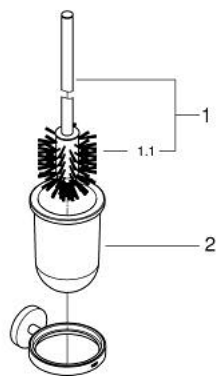

40 374 001 ESSENTIALS TOILET BRUSH SET

SPARE PARTS, November 2014 – now

- 1: Spare brush (Spare part-nr. 40392000)
- 1.1: Spare brush head (Spare part-nr. 40791001)
- 2: Spare glass for brush (Spare part-nr. 40393000)