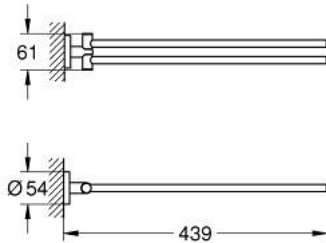

40 371 DC1 ESSENTIALS TOWEL HOLDER

PRODUCT DESCRIPTION

- Colour: supersteel
- material: metal
- 2 arms, pivotable
- 439 mm
- concealed fastening
- GROHE LongLife finish
- suitable for screwing (including screws and dowels)