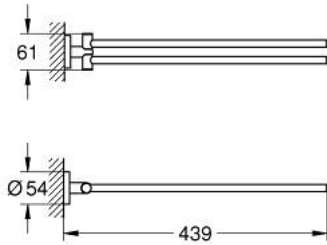

40 371 AL1 ESSENTIALS TOWEL HOLDER

PRODUCT DESCRIPTION

- Colour: brushed hard graphite
- material: metal
- 2 arms, pivotable
- 439 mm
- concealed fastening
- GROHE LongLife finish
- suitable for screwing (including screws and dowels)