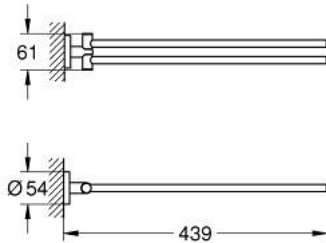

## 40 371 A01 ESSENTIALS TOWEL HOLDER

### PRODUCT DESCRIPTION

- Colour: hard graphite
- material: metal
- 2 arms, pivotable
- 439 mm
- concealed fastening
- GROHE LongLife finish
- suitable for screwing (including screws and dowels)