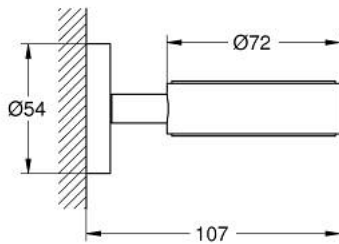

40 369 DC1 ESSENTIALS HOLDER

PRODUCT DESCRIPTION

- Colour: supersteel
- material: metal
- for crystal glass (40 372 001)
- soap dish (40 368 001) or soap dispenser (40 394 001)
- concealed fastening
- GROHE LongLife finish
- suitable for screwing (including screws and dowels) or gluing (glue 40 915 000 sold separately)
- holding force: max. 5 kg
- the specified holding capacity is valid for static (slowly applied) load and intended use only