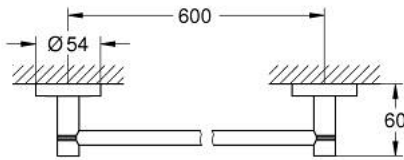

40 366 GL1 ESSENTIALS TOWEL HOLDER

PRODUCT DESCRIPTION

- Colour: cool sunrise
- material: metal
- 654 mm (functional length 600 mm)
- concealed fastening
- GROHE LongLife finish
- suitable for screwing (including screws and dowels) or gluing (glue 40 915 000 sold separately)
- holding force: max. 10 kg
- the specified holding capacity is valid for static (slowly applied) load and intended use only