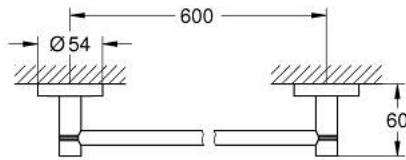

40 366 DA1 ESSENTIALS TOWEL HOLDER

PRODUCT DESCRIPTION

- Colour: warm sunset
- material: metal
- 654 mm (functional length 600 mm)
- concealed fastening
- GROHE LongLife finish
- suitable for screwing (including screws and dowels) or gluing (glue 40 915 000 sold separately)
- holding force: max. 10 kg
- the specified holding capacity is valid for static (slowly applied) load and intended use only