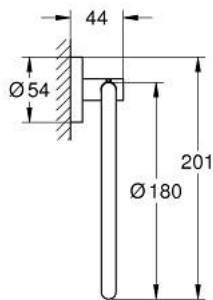

40 365 DA1 ESSENTIALS TOWEL RING

PRODUCT DESCRIPTION

- Colour: warm sunset
- material: metal
- concealed fastening
- GROHE LongLife finish
- suitable for screwing (including screws and dowels) or gluing (glue 40 915 000 sold separately)
- holding force: max. 5 kg
- the specified holding capacity is valid for static (slowly applied) load and intended use only