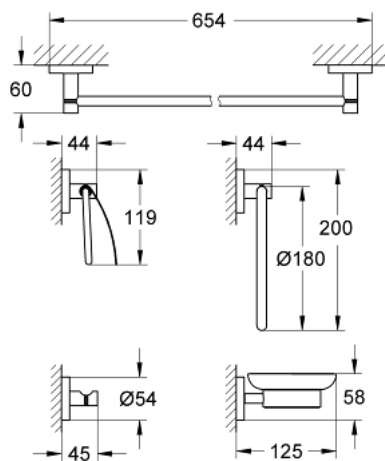

40 344 001 ESSENTIALS MASTER BATHROOM ACCESSORIES SET 5-IN-1

PRODUCT DESCRIPTION

- Colour: chrome
- material: glass / metal
- towel ring (40 365 001)
- towel rail, 600 mm (40 366 001)
- robe hook (40 364 001)
- paper holder with cover (40 367 001)
- soap dish with holder (40 444 001)
- concealed fastening
- GROHE LongLife finish

40 344 001 **ESSENTIALS MASTER BATHROOM ACCESSORIES SET 5-IN-1**

SPARE PARTS, October 2014 – now

1: Soap dish (Spare part-nr. 40368001)