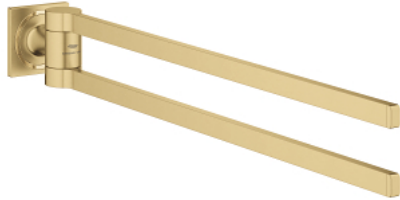

40 342 GN1 **ALLURE DOUBLE TOWEL BAR**

PRODUCT DESCRIPTION

- Colour: brushed cool sunrise
- material: metal
- pivotable 90°
- length 460 mm
- concealed fastening
- GROHE LongLife finish