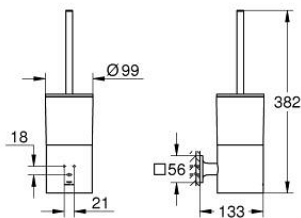

40 340 MS1 ALLURE TOILET BRUSH SET

PRODUCT DESCRIPTION

- Colour: satin steel
- wall mounted
- concealed fastening
- material: glass / metal
- GROHE LongLife finish

40 340 MS1 ALLURE TOILET BRUSH SET

SPARE PARTS, October 2022 – now

1: brush (Spare part-nr. 40951MS0)

1.1: Spare brush head (Spare part-nr. 40791001)

2: Spare glass for brush (Spare part-nr. 40952000)