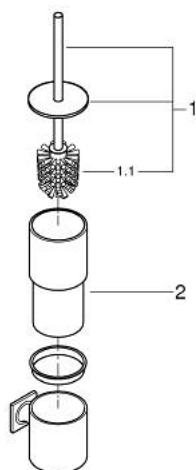

40 340 MS1 ALLURE TOILET BRUSH SET

PRODUCT DESCRIPTION

- Colour: satin steel
- wall mounted
- concealed fastening
- material: glass / metal
- GROHE LongLife finish

40 340 MS1 ALLURE TOILET BRUSH SET

SPARE PARTS, October 2022 – now

1: brush (Spare part-nr. 40951MS0)

1.1: Spare brush head (Spare part-nr. 40791001)

2: Spare glass for brush (Spare part-nr. 40952000)