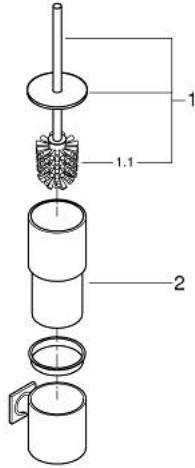

40 340 GN1 ALLURE TOILET BRUSH SET

PRODUCT DESCRIPTION

- Colour: brushed cool sunrise
- wall mounted
- concealed fastening
- material: glass / metal
- GROHE LongLife finish

40 340 GN1 ALLURE TOILET BRUSH SET

SPARE PARTS, August 2018 – now

1: Spare brush (Spare part-nr. 40951GN0)

1.1: Spare brush head (Spare part-nr. 40791KS1)

2: Spare glass for brush (Spare part-nr. 40952000)