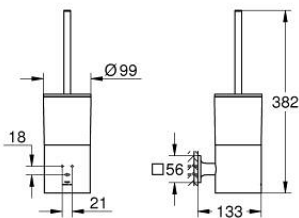

40 340 GN1 ALLURE TOILET BRUSH SET

PRODUCT DESCRIPTION

- Colour: brushed cool sunrise
- wall mounted
- concealed fastening
- material: glass / metal
- GROHE LongLife finish

40 340 GN1 ALLURE TOILET BRUSH SET

SPARE PARTS, August 2018 – now

1: Spare brush (Spare part-nr. 40951GN0)

1.1: Spare brush head (Spare part-nr. 40791KS1)

2: Spare glass for brush (Spare part-nr. 40952000)