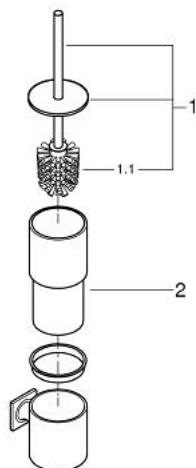

40 340 DL1 ALLURE TOILET BRUSH SET

PRODUCT DESCRIPTION

- Colour: brushed warm sunset
- wall mounted
- concealed fastening
- material: glass / metal
- GROHE LongLife finish

40 340 DL1 ALLURE TOILET BRUSH SET

SPARE PARTS, August 2018 – now

- 1: Spare brush (Spare part-nr. 40951DL0)
- 1.1: Spare brush head (Spare part-nr. 40791KS1)
- 2: Spare glass for brush (Spare part-nr. 40952000)