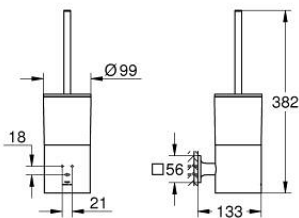

40 340 DL1 ALLURE TOILET BRUSH SET

PRODUCT DESCRIPTION

- Colour: brushed warm sunset
- wall mounted
- concealed fastening
- material: glass / metal
- GROHE LongLife finish

40 340 DL1 ALLURE TOILET BRUSH SET

SPARE PARTS, August 2018 – now

- 1: Spare brush (Spare part-nr. 40951DL0)
- 1.1: Spare brush head (Spare part-nr. 40791KS1)
- 2: Spare glass for brush (Spare part-nr. 40952000)