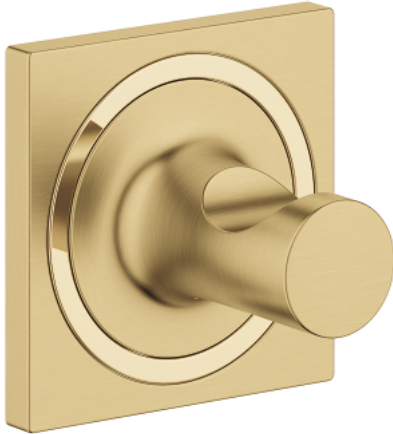

## 40 284 GN1 **ALLURE BATHROBE HOOK**

### PRODUCT DESCRIPTION

- Colour: brushed cool sunrise
- material: metal
- concealed fastening
- GROHE LongLife finish