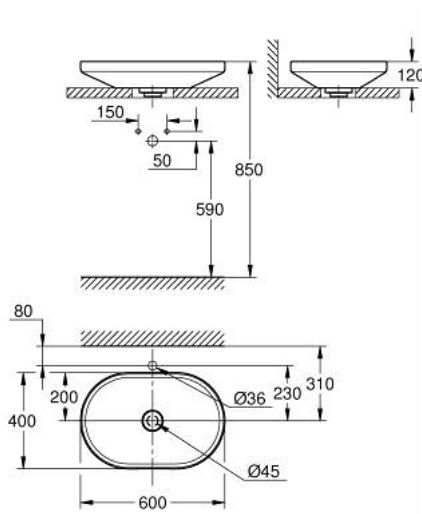

## 39 966 00H AIRIO VESSEL BASIN LOZENGE 60

### PRODUCT DESCRIPTION

- Colour: alpine white
- without overflow
- 600 x 400 mm
- including fixation set
- including non-closable ceramic waste set
- ultra-thin edge design
- GROHE HyperClean anti-bacterial glazing
- GROHE AquaCeramic antistick coating
- sanitary ware