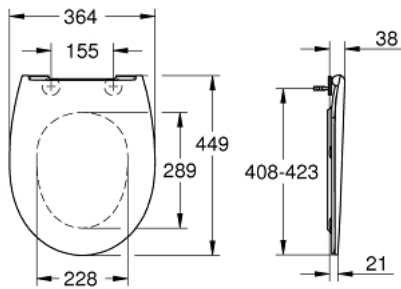

39 923 000 BAU CERAMIC WC SEAT SOFT CLOSE SLIM

PRODUCT DESCRIPTION

- Colour: alpine white
- with lid
- slim design
- quick release function
- detachable
- material: Duroplast
- including fixation set
- stainless steel hinges
- easy fixation from above
- weight bearing capacity 150 kg
- compatible with Bau Ceramic bowls 39 349 000 and 39 429 000