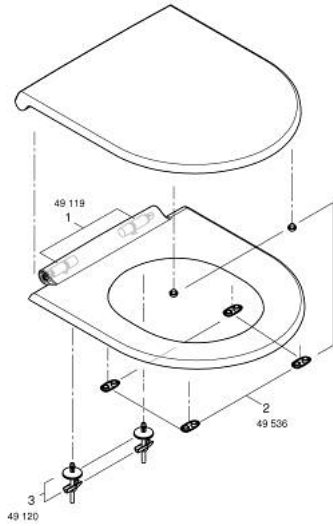

39 913 001 BAU CERAMIC WC SEAT SOFT CLOSE SLIM

SPARE PARTS, March 2022 – now

- 1: Damper (Spare part-nr. 49119000)
- 2: Buffer (Spare part-nr. 49536000)
- 3: Fixation set for seat and cover (Spare part-nr. 49120000)