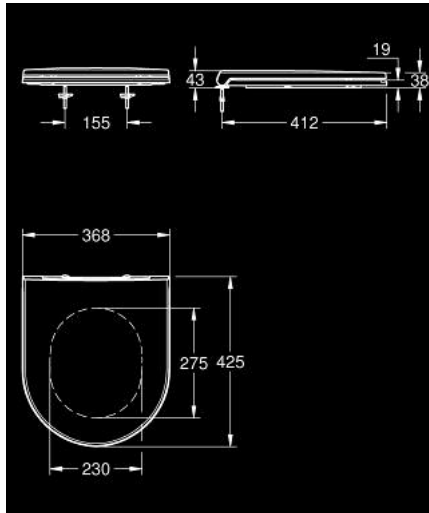

## 39 913 001 BAU CERAMIC WC SEAT SOFT CLOSE SLIM

### PRODUCT DESCRIPTION

- Colour: alpine white
- with lid
- slim design
- quick release function
- detachable
- material: Duroplast
- including fixation set
- stainless steel hinges
- easy fixation from above
- weight bearing capacity 150 kg
- compatible with Bau Ceramic bowl 39 910 000