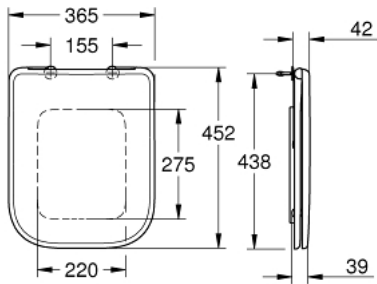

39 813 000 BAUEDGE CERAMIC WC SEAT SOFT CLOSE

PRODUCT DESCRIPTION

- Colour: alpine white
- with lid
- quick release function
- detachable
- material: Duroplast
- including fixation set
- stainless steel hinges
- compatible with all BauEdge ceramic bowls

39 813 000 BAUEDGE CERAMIC WC SEAT SOFT CLOSE

SPARE PARTS, October 2019 – now

1: Damper (Spare part-nr. 49119000)

2: buffer (Spare part-nr. 49622000)

3: Fixation set for seat and cover (Spare part-nr. 49120000)