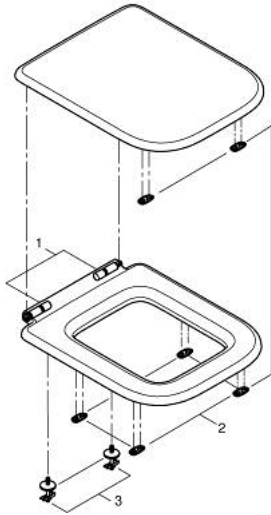

39 813 000 BAUEDGE CERAMIC WC SEAT SOFT CLOSE

PRODUCT DESCRIPTION

- Colour: alpine white
- with lid
- quick release function
- detachable
- material: Duroplast
- including fixation set
- stainless steel hinges
- compatible with all BauEdge ceramic bowls

39 813 000 BAUEDGE CERAMIC WC SEAT SOFT CLOSE

SPARE PARTS, October 2019 – now

1: Damper (Spare part-nr. 49119000)

2: buffer (Spare part-nr. 49622000)

3: Fixation set for seat and cover (Spare part-nr. 49120000)