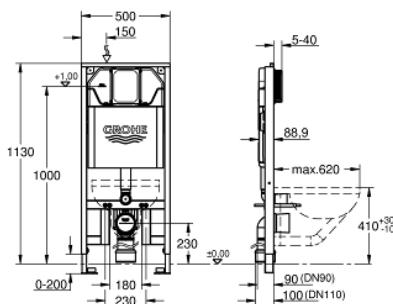

39 687 000 RAPID SL SLIM ELEMENT FOR WC WITH FLUSHING CISTERN 88.9 MM, 1.13 M INSTALLATION HEIGHT

PRODUCT DESCRIPTION (1/2)

- for on-the-wall installations or studded walls
- powder coated steel frame, self-supporting
- for dry-cladding, completely pre-assembled
- with fixed connections
- 2 WC fixing bolts
- distance of fixing bolts 180/230 mm
- outlet bend Ø 90 mm
- depth adjustable
- reducer Ø 90/110 mm
- inlet and outlet connecting set
- flushing cistern SLIM, 3 - 6 l, containing following features:
 - adjustment ex factory 6 l and 3 l
 - pneumatic discharge valve offering 3 modes of operation: dual flush or start/stop or single flush
 - water supply from top
 - insulated against condensation
 - 1/2" water supply connection including integrated angle valve and push fit flexible hose union
 - Shortable inspection shaft incl. protection during construction phase
 - for vertical use

Pure Freude
an Wasser

39 687 000 **RAPID SL SLIM ELEMENT FOR WC WITH FLUSHING CISTERN 88.9 MM, 1.13 M INSTALLATION HEIGHT**

PRODUCT DESCRIPTION (2/2)

- for on-the-wall installation wall brackets 39 699 000 need to be ordered separately
- for mounting of small flush plates revision shaft 40 949 000 to be ordered separately