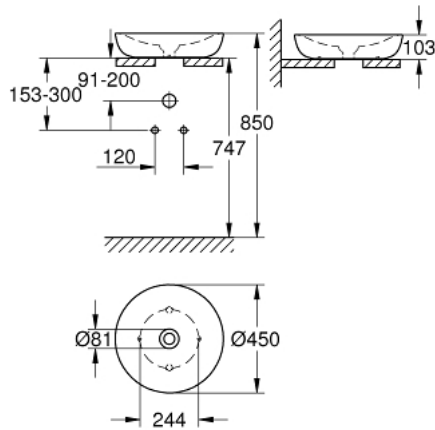

39 609 00H ESSENCE VESSEL BASIN 45

PRODUCT DESCRIPTION

- Colour: alpine white
- without overflow
- 450 x 450 mm
- including fixation set
- including ceramic waste, removable cover
- non-closable
- sanitary ware
- GROHE HyperClean anti-bacterial glazing
- GROHE AquaCeramic antistick coating