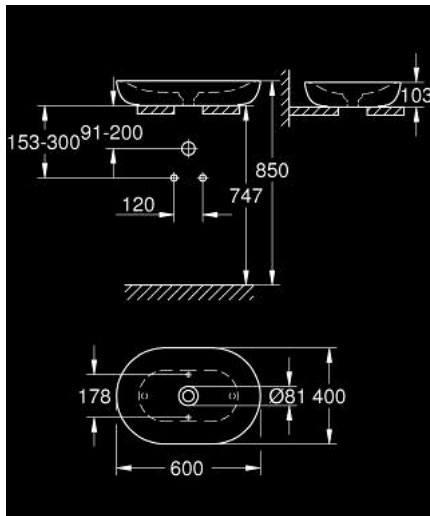

39 608 00H ESSENCE VESSEL BASIN 60

PRODUCT DESCRIPTION

- Colour: alpine white
- without overflow
- 600 x 400 mm
- including fixation set
- including ceramic waste, removable cover
- non-closable
- sanitary ware
- GROHE HyperClean anti-bacterial glazing
- GROHE AquaCeramic antistick coating