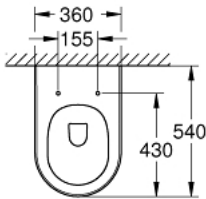

39 571 00H ESSENCE WALL HUNG WC

PRODUCT DESCRIPTION

- Colour: alpine white
- for concealed cistern
- wash down
- rimless
- horizontal outlet
- class 1, full flush 6 l, 5 l according to EN997
- flushes with 4.5 l for full flush, 3 l for small flush
- including fixation set
- sanitary ware
- fully skirted with invisible fixation
- GROHE HyperClean anti-bacterial glazing
- GROHE AquaCeramic antistick coating
- compatible with seat and cover 39 577 001 (soft close)