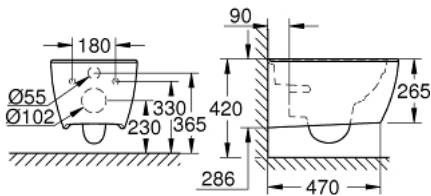

39 571 00H ESSENCE WALL HUNG WC

PRODUCT DESCRIPTION

- Colour: alpine white
- for concealed cistern
- wash down
- rimless
- horizontal outlet
- class 1, full flush 6 l, 5 l according to EN997
- flushes with 4.5 l for full flush, 3 l for small flush
- including fixation set
- sanitary ware
- fully skirted with invisible fixation
- GROHE HyperClean anti-bacterial glazing
- GROHE AquaCeramic antistick coating
- compatible with seat and cover 39 577 001 (soft close)