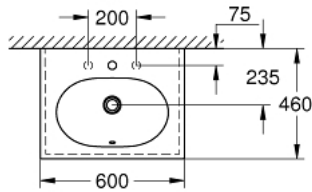

39 568 00H ESSENCE VANITY BASIN 60

PRODUCT DESCRIPTION

- Colour: alpine white
- wall hung
- 1 hole punched, 2 holes pre-punched
- with overflow on opposite site to faucet
- suitable for vanity units
- 600 x 460 mm
- sanitary ware
- GROHE HyperClean anti-bacterial glazing
- GROHE AquaCeramic antistick coating