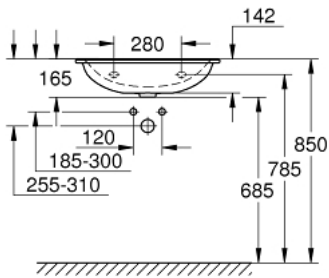

39 568 00H ESSENCE VANITY BASIN 60

PRODUCT DESCRIPTION

- Colour: alpine white
- wall hung
- 1 hole punched, 2 holes pre-punched
- with overflow on opposite site to faucet
- suitable for vanity units
- 600 x 460 mm
- sanitary ware
- GROHE HyperClean anti-bacterial glazing
- GROHE AquaCeramic antistick coating