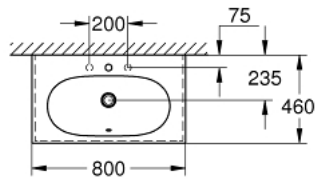

39 567 00H ESSENCE VANITY BASIN 80

PRODUCT DESCRIPTION

- Colour: alpine white
- wall hung
- 1 hole punched, 2 holes pre-punched
- with overflow on opposite site to faucet
- 800 x 460 mm
- sanitary ware
- GROHE HyperClean anti-bacterial glazing
- GROHE AquaCeramic antistick coating
- wash basin underside: grinded