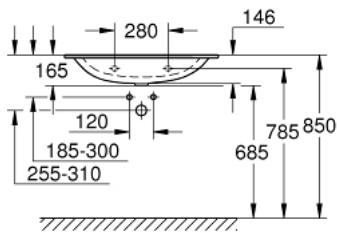

39 567 00H ESSENCE VANITY BASIN 80

PRODUCT DESCRIPTION

- Colour: alpine white
- wall hung
- 1 hole punched, 2 holes pre-punched
- with overflow on opposite site to faucet
- 800 x 460 mm
- sanitary ware
- GROHE HyperClean anti-bacterial glazing
- GROHE AquaCeramic antistick coating
- wash basin underside: grinded