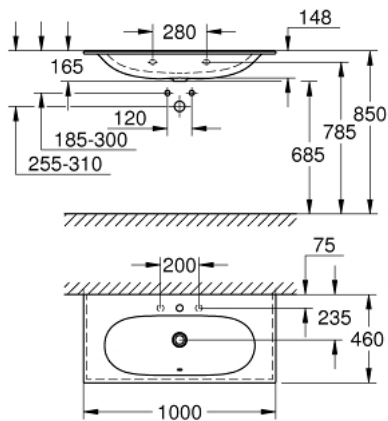

39 566 00H ESSENCE VANITY BASIN 100

PRODUCT DESCRIPTION

- Colour: alpine white
- wall hung
- 1 hole punched, 2 holes pre-punched
- with overflow on opposite site to faucet
- suitable for vanity units
- 1000 x 460 mm
- sanitary ware
- GROHE HyperClean anti-bacterial glazing
- GROHE AquaCeramic antistick coating
- wash basin underside: grinded