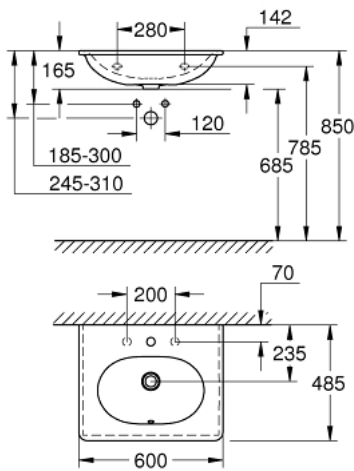

## 39 565 00H ESSENCE WASH BASIN 60

### PRODUCT DESCRIPTION

- Colour: alpine white
- wall hung
- 1 hole punched, 2 holes pre-punched
- with overflow on opposite site to faucet
- 600 x 485 mm
- sanitary ware
- GROHE HyperClean anti-bacterial glazing
- GROHE AquaCeramic antistick coating