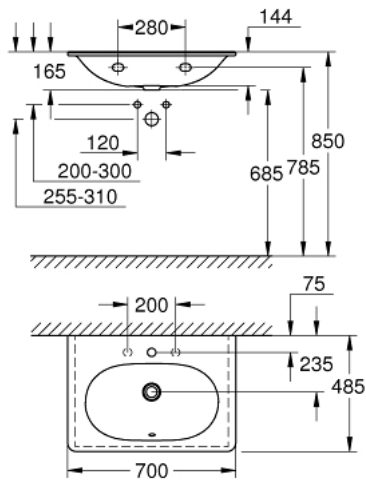

39 564 00H ESSENCE WASH BASIN 70

PRODUCT DESCRIPTION

- Colour: alpine white
- wall hung
- 1 hole punched, 2 holes pre-punched
- with overflow on opposite site to faucet
- 700 x 485 mm
- sanitary ware
- GROHE HyperClean anti-bacterial glazing
- GROHE AquaCeramic antistick coating