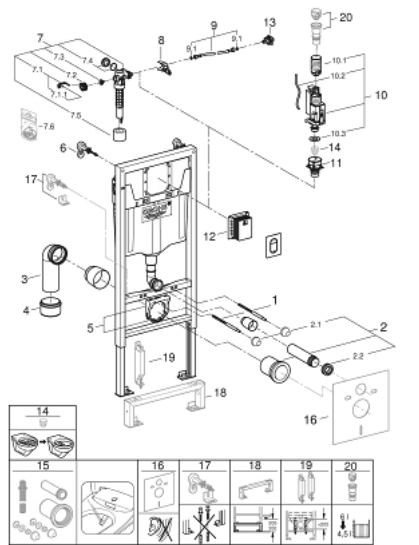

39 504 000 RAPID SL 3-IN-1 SET FOR WC, 1.13 M INSTALLATION HEIGHT

PRODUCT DESCRIPTION

- Colour: chrome
- flushing cistern GD 2, 4.5 - 9 l
- Rapid SL element for WC (38 528 001)
- Arena Cosmopolitan S flush plate, chrome (37 624 000)
- wall brackets (38 558 00M)
- including revision shaft 40 911 000 for mounting of small flush plates

39 504 000 RAPID SL 3-IN-1 SET FOR WC, 1.13 M INSTALLATION HEIGHT

SPARE PARTS, April 2017 – now

- 1: Threaded bolt (Spare part-nr. 4276400M)
- 2: WC inlet and outlet connecting set (Spare part-nr. 37311K00)
- 2.1: Basin fastening (Spare part-nr. 43511SH0)
- 2.2: Connector (Spare part-nr. 37119000)
- 3: PP-outlet bend Ø 90 mm (Spare part-nr. 42327000)
- 4: 4" Outlet Adaptor for Rapid SL (Spare part-nr. 42242000)
- 5: Support for outlet bend (Spare part-nr. 42243000)
- 6: Wall brackets

(Spare part-nr. 3855800M)
- 7: Filling valve (Spare part-nr. 37095000)
- 7.1: Lever (Spare part-nr. 43734000)
- 7.1.1: Seal (Spare part-nr. 4377000M)
- 7.2: Valve head (Spare part-nr. 43536000)
- 7.3: Membrane (Spare part-nr. 4375800M)
- 7.4: Screw cap (Spare part-nr. 43735000)
- 7.5: Valve FLOAT, 5 pcs.. (Spare part-nr. 4379100M)
- 7.6: Set of seals (Spare part-nr. 43722000)*
- 8: Support device (Spare part-nr. 42246000)
- 9: Tube (Spare part-nr. 42233000)
- 9.1: Sealing washer (Spare part-nr. 0319100M)
- 10: Dual Flush discharge valve AV1 (Spare part-nr. 42320000)
- 10.1: Extension for overflow pipe (Spare part-nr. 42313000)
- 10.2: Pneumatic hose (Spare part-nr. 42319000)
- 10.3: Seal (Spare part-nr. 42310000)
- 11: Valve seat (Spare part-nr. 42599000)
- 12: Revision shaft for small flush plates (Spare part-nr. 40911000)
- 13: Water connection (Spare part-nr. 48561000)
- 14: Flow restrictor