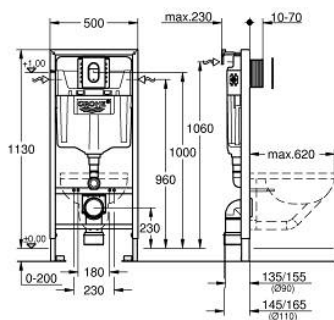

39 504 000 RAPID SL 3-IN-1 SET FOR WC, 1.13 M INSTALLATION HEIGHT

PRODUCT DESCRIPTION

- Colour: chrome
- flushing cistern GD 2, 4.5 - 9 l
- Rapid SL element for WC (38 528 001)
- Arena Cosmopolitan S flush plate, chrome (37 624 000)
- wall brackets (38 558 00M)
- including revision shaft 40 911 000 for mounting of small flush plates

39 504 000 RAPID SL 3-IN-1 SET FOR WC, 1.13 M INSTALLATION HEIGHT

SPARE PARTS, April 2017 – now

- 1: Threaded bolt (Spare part-nr. 4276400M)
- 2: WC inlet and outlet connecting set (Spare part-nr. 37311K00)
- 2.1: Basin fastening (Spare part-nr. 43511SH0)
- 2.2: Connector (Spare part-nr. 37119000)
- 3: PP-outlet bend Ø 90 mm (Spare part-nr. 42327000)
- 4: 4" Outlet Adaptor for Rapid SL (Spare part-nr. 42242000)
- 5: Support for outlet bend (Spare part-nr. 42243000)
- 6: Wall brackets

(Spare part-nr. 3855800M)
- 7: Filling valve (Spare part-nr. 37095000)
- 7.1: Lever (Spare part-nr. 43734000)
- 7.1.1: Seal (Spare part-nr. 4377000M)
- 7.2: Valve head (Spare part-nr. 43536000)
- 7.3: Membrane (Spare part-nr. 4375800M)
- 7.4: Screw cap (Spare part-nr. 43735000)
- 7.5: Valve FLOAT, 5 pcs.. (Spare part-nr. 4379100M)
- 7.6: Set of seals (Spare part-nr. 43722000)*
- 8: Support device (Spare part-nr. 42246000)
- 9: Tube (Spare part-nr. 42233000)
- 9.1: Sealing washer (Spare part-nr. 0319100M)
- 10: Dual Flush discharge valve AV1 (Spare part-nr. 42320000)
- 10.1: Extension for overflow pipe (Spare part-nr. 42313000)
- 10.2: Pneumatic hose (Spare part-nr. 42319000)
- 10.3: Seal (Spare part-nr. 42310000)
- 11: Valve seat (Spare part-nr. 42599000)
- 12: Revision shaft for small flush plates (Spare part-nr. 40911000)
- 13: Water connection (Spare part-nr. 48561000)
- 14: Flow restrictor