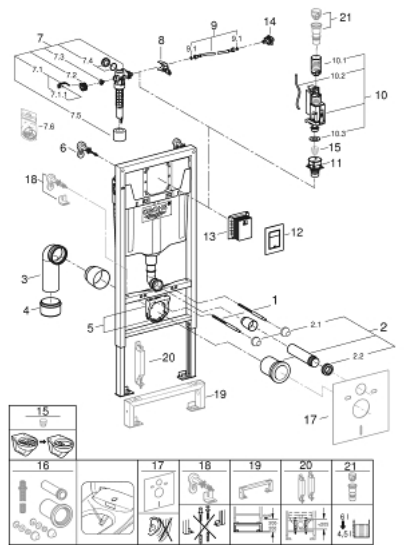

39 501 000 RAPID SL 3-IN-1 SET FOR WC, 1.13 M INSTALLATION HEIGHT

PRODUCT DESCRIPTION

- Colour: chrome
- with flushing cistern GD 2
- Rapid SL element for WC (38 528 001)
- Skate Cosmopolitan S flush plate, chrome (37 535 000)
- wall brackets (38 558 00M)
- including revision shaft 40 911 000 for mounting of small flush plates

39 501 000 RAPID SL 3-IN-1 SET FOR WC, 1.13 M INSTALLATION HEIGHT

SPARE PARTS, April 2017 – now

- 1: Threaded bolt (Spare part-nr. 4276400M)
- 2: WC inlet and outlet connecting set (Spare part-nr. 37311K00)
- 2.1: Basin fastening (Spare part-nr. 43511SH0)
- 2.2: Connector (Spare part-nr. 37119000)
- 3: PP-outlet bend Ø 90 mm (Spare part-nr. 42327000)
- 4: 4" Outlet Adaptor for Rapid SL (Spare part-nr. 42242000)
- 5: Support for outlet bend (Spare part-nr. 42243000)
- 6: Wall brackets

(Spare part-nr. 3855800M)
- 7: Filling valve (Spare part-nr. 37095000)
- 7.1: Lever (Spare part-nr. 43734000)
- 7.1.1: Seal (Spare part-nr. 4377000M)
- 7.2: Valve head (Spare part-nr. 43536000)
- 7.3: Membrane (Spare part-nr. 4375800M)
- 7.4: Screw cap (Spare part-nr. 43735000)
- 7.5: Valve FLOAT, 5 pcs.. (Spare part-nr. 4379100M)
- 7.6: Set of seals (Spare part-nr. 43722000)*
- 8: Support device (Spare part-nr. 42246000)
- 9: Tube (Spare part-nr. 42233000)
- 9.1: Sealing washer (Spare part-nr. 0319100M)
- 10: Dual Flush discharge valve AV1 (Spare part-nr. 42320000)
- 10.1: Extension for overflow pipe (Spare part-nr. 42313000)
- 10.2: Pneumatic hose (Spare part-nr. 42319000)
- 10.3: Seal (Spare part-nr. 42310000)
- 11: Valve seat (Spare part-nr. 42599000)
- 12: Flush plate (Spare part-nr. 37535000)
- 13: Revision shaft for small flush plates (Spare part-nr. 40911000)
- 14: Water connection (Spare part-nr. 48561000)
- 15: Flow restrictor