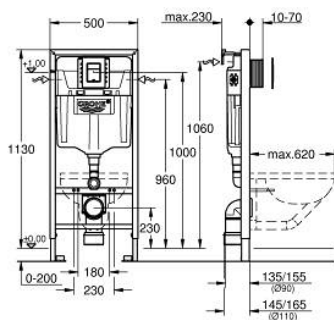

39 501 000 RAPID SL 3-IN-1 SET FOR WC, 1.13 M INSTALLATION HEIGHT

PRODUCT DESCRIPTION

- Colour: chrome
- with flushing cistern GD 2
- Rapid SL element for WC (38 528 001)
- Skate Cosmopolitan S flush plate, chrome (37 535 000)
- wall brackets (38 558 00M)
- including revision shaft 40 911 000 for mounting of small flush plates

39 501 000 RAPID SL 3-IN-1 SET FOR WC, 1.13 M INSTALLATION HEIGHT

SPARE PARTS, April 2017 – now

- 1: Threaded bolt (Spare part-nr. 4276400M)
- 2: WC inlet and outlet connecting set (Spare part-nr. 37311K00)
- 2.1: Basin fastening (Spare part-nr. 43511SH0)
- 2.2: Connector (Spare part-nr. 37119000)
- 3: PP-outlet bend Ø 90 mm (Spare part-nr. 42327000)
- 4: 4" Outlet Adaptor for Rapid SL (Spare part-nr. 42242000)
- 5: Support for outlet bend (Spare part-nr. 42243000)
- 6: Wall brackets

(Spare part-nr. 3855800M)
- 7: Filling valve (Spare part-nr. 37095000)
- 7.1: Lever (Spare part-nr. 43734000)
- 7.1.1: Seal (Spare part-nr. 4377000M)
- 7.2: Valve head (Spare part-nr. 43536000)
- 7.3: Membrane (Spare part-nr. 4375800M)
- 7.4: Screw cap (Spare part-nr. 43735000)
- 7.5: Valve FLOAT, 5 pcs.. (Spare part-nr. 4379100M)
- 7.6: Set of seals (Spare part-nr. 43722000)*
- 8: Support device (Spare part-nr. 42246000)
- 9: Tube (Spare part-nr. 42233000)
- 9.1: Sealing washer (Spare part-nr. 0319100M)
- 10: Dual Flush discharge valve AV1 (Spare part-nr. 42320000)
- 10.1: Extension for overflow pipe (Spare part-nr. 42313000)
- 10.2: Pneumatic hose (Spare part-nr. 42319000)
- 10.3: Seal (Spare part-nr. 42310000)
- 11: Valve seat (Spare part-nr. 42599000)
- 12: Flush plate (Spare part-nr. 37535000)
- 13: Revision shaft for small flush plates (Spare part-nr. 40911000)
- 14: Water connection (Spare part-nr. 48561000)
- 15: Flow restrictor