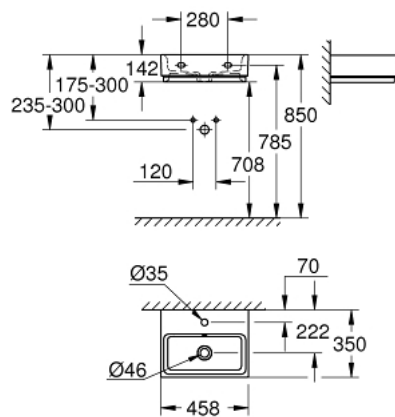

## 39 483 00H CUBE CERAMIC HAND RINSE BASIN 45

### PRODUCT DESCRIPTION

- Colour: alpine white
- wall hung
- 1 hole punched
- with overflow
- 455 x 350 mm
- sanitary ware
- GROHE HyperClean anti-bacterial glazing
- GROHE AquaCeramic antistick coating