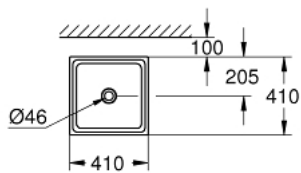

## 39 482 00H CUBE CERAMIC VESSEL BASIN 40

### PRODUCT DESCRIPTION

- Colour: alpine white
- without overflow
- 410 x 410 mm
- including fixation set
- sanitary ware
- GROHE HyperClean anti-bacterial glazing
- GROHE AquaCeramic antistick coating

## 39 482 00H CUBE CERAMIC VESSEL BASIN 40

**SPARE PARTS**, March 2017 – now

1: Mounting set (Spare part-nr. 49512000)