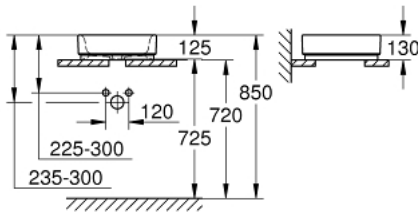

## 39 482 00H CUBE CERAMIC VESSEL BASIN 40

### PRODUCT DESCRIPTION

- Colour: alpine white
- without overflow
- 410 x 410 mm
- including fixation set
- sanitary ware
- GROHE HyperClean anti-bacterial glazing
- GROHE AquaCeramic antistick coating

## 39 482 00H CUBE CERAMIC VESSEL BASIN 40

**SPARE PARTS**, March 2017 – now

1: Mounting set (Spare part-nr. 49512000)