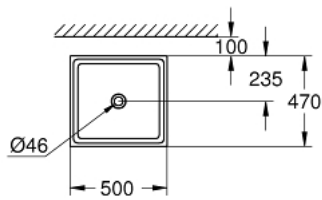

## 39 481 00H CUBE CERAMIC VESSEL BASIN 50

### PRODUCT DESCRIPTION

- Colour: alpine white
- without overflow
- 500 x 470 mm
- including fixation set
- sanitary ware
- GROHE HyperClean anti-bacterial glazing
- GROHE AquaCeramic antistick coating

39 481 00H **CUBE CERAMIC VESSEL BASIN 50**

**SPARE PARTS**, March 2017 – now

1: Mounting set (Spare part-nr. 49512000)