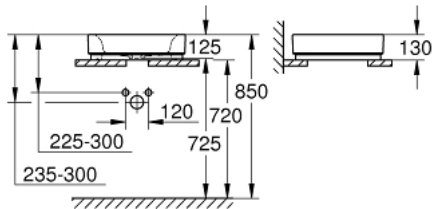

## 39 481 00H CUBE CERAMIC VESSEL BASIN 50

### PRODUCT DESCRIPTION

- Colour: alpine white
- without overflow
- 500 x 470 mm
- including fixation set
- sanitary ware
- GROHE HyperClean anti-bacterial glazing
- GROHE AquaCeramic antistick coating

39 481 00H **CUBE CERAMIC VESSEL BASIN 50**

**SPARE PARTS**, March 2017 – now

1: Mounting set (Spare part-nr. 49512000)